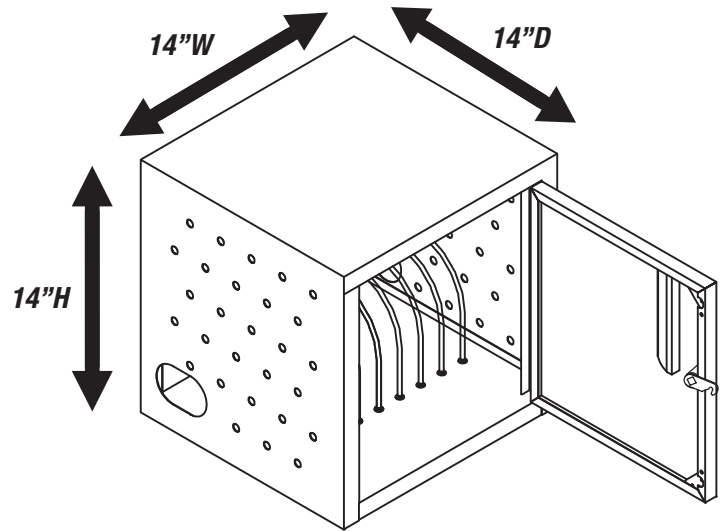

LLTMW8-G - WALL/DESK TABLET CHARGING STATION

Product Specifications:

Item Number	LLTMW8-G
Material	Powder Coated Steel
Color Finish	Light Gray
Capacity	8 Tablets
Dimensions	14"W x 14"D x 14"H
Weight	18 lbs.
Shelf Quantity	1
Divider Make	Rubber Coated Steel
Divider Distance	1"
Divider Dimensions	1"W x 12"D x 13.25"H
Doors	1
Lock	Key-lock; 2 keys
Ventilation	Yes; 2 sides
Cord Length	10'
Weight Capacity	40 lbs.
Power	8-outlet horizontal power strip; UL approved
Voltage	120V/15A electrical
Meets ANSI/BIFMA	Yes
Ship Method	Ground
Shipping Carton Dims	1 carton; 15"W x 16"D x 17"H
Shipping Weight	19 lbs.
Mounting Hardware	Included (for drywall surface)
Assembly Required	None

Special Note:

Due to the latest, larger size of the 20W Apple iPad and Samsung Chromebook USB-C charging block adapters, only half of the available plug outlets are accessible in this unit. If you are using these power adapters, please contact Luxor customer service for the availability of special adapter cords that can be used to regain access to all charging plugs.