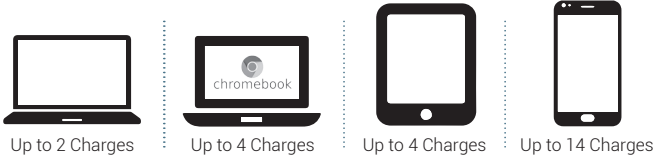

The EdgePower features a 100V-120V grounded outlet, a USB-C PD charging port, plus a USB-A charging port with Quick Charge 3.0 technology. Everything is powered by an interchangeable, rechargeable lithium-ion battery. With industry-leading capacity, the EdgePower portable power station can provide enough electricity to fully charge a typical laptop twice, a typical tablet and Chromebook up to four times, and a typical smart phone up to 14 times. It can also simultaneously charge a laptop and up to two additional USB-powered mobile devices.

Dimensions:

Clamp-On Desktop Charging Unit:
8.3" D (10.3" with battery) x 4.9" W x 5.2" to 6" H
(based on clamp setting)

Charging Unit Clamp Height Range: 0.7" to 1.5"

Rechargeable Battery: 9.1" D x 3.0" W x 2.1" H

Single Battery Charger: 0.75" D x 3.25" W x 2.25" H

3-Bay Base Charging Station: 12" D x 15" W x 6" H

9-Bay Base Charging Station: 12" D x 15" W x 13.5" H

Features:

- A single EdgePower rechargeable power bank can charge a typical laptop up to two times, a typical smartphone up to 14 times, and a typical tablet and Chromebook up to four times
- Can simultaneously charge a laptop and two mobile devices
- Includes a 100V-120V, 100W outlet, USB-C PD charging port, and a USB-A charging port with Quick Charge 3.0 technology
- EdgePower batteries are interchangeable allowing for continuous charging
- Rechargeable power station clamps onto desks and tabletop surfaces up to 1.5" thick
- Battery features a power switch and LED charge indicator lights
- Automatic power save function helps maximize battery life
- EdgePower Base Charging Stations are available in 3-Bay and 9-Bay configurations, as well as a Single Battery Charger
- 3-Bay and 9-Bay units offer a Kensington Security Slot for theft deterrence
- One-year limited warranty