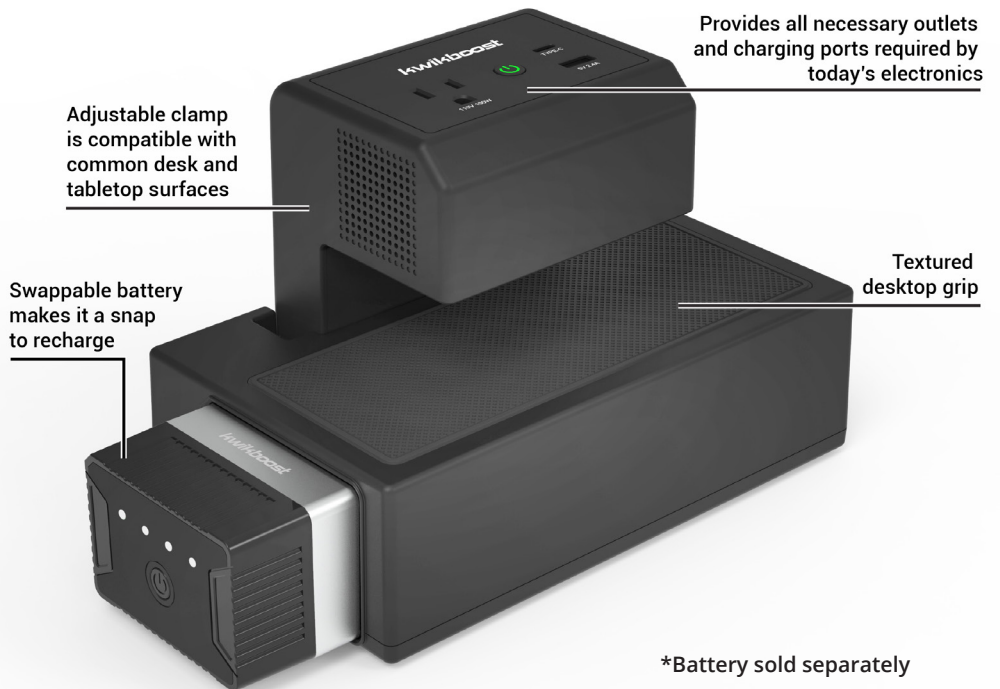

The EdgePower features a 100V-120V grounded outlet, a USB-C PD charging port, plus a USB-A charging port with Quick Charge 3.0 technology. Everything is powered by an interchangeable, rechargeable lithium-ion battery. With industry-leading capacity, the EdgePower portable power station can provide enough electricity to fully charge a typical laptop twice, a typical tablet and Chromebook up to four times, and a typical smart phone up to 14 times. It can also simultaneously charge a laptop and up to two additional USB-powered mobile devices.

Single Battery Charger: 0.75" D x 3.25" W x 2.25" H

3-Bay Base Charging Station: 12" D x 15" W x 6" H

9-Bay Base Charging Station: 12" D x 15" W x 13.5" H

Features:

- A single EdgePower rechargeable power bank can charge a typical laptop up to two times, a typical smartphone up to 14 times, and a typical tablet and Chromebook up to four times
- Can simultaneously charge a laptop and two mobile devices
- Includes a 100V-120V, 100W outlet, USB-C PD charging port, and a USB-A charging port with Quick Charge 3.0 technology
- EdgePower batteries are interchangeable allowing for continuous charging
- Rechargeable power station clamps onto desks and tabletop surfaces up to 1.5" thick
- Battery features a power switch and LED charge indicator lights
- Automatic power save function helps maximize battery life
- EdgePower Base Charging Stations are available in 3-Bay and 9-Bay configurations, as well as a Single Battery Charger
- 3-Bay and 9-Bay units offer a Kensington Security Slot for theft deterrence
- One-year limited warranty

POWERFUL | RECHARGEABLE | PORTABLE

Rechargeable Battery
KBEP-BAT

Single Battery Charger
KBEP-BASE1

3-Bay Base Charger System
KBEP-BASE3

9-Bay Base Charger System
KBEP-BASE9

Clamp-On Desktop Charging Unit:
KBEP-CGR*