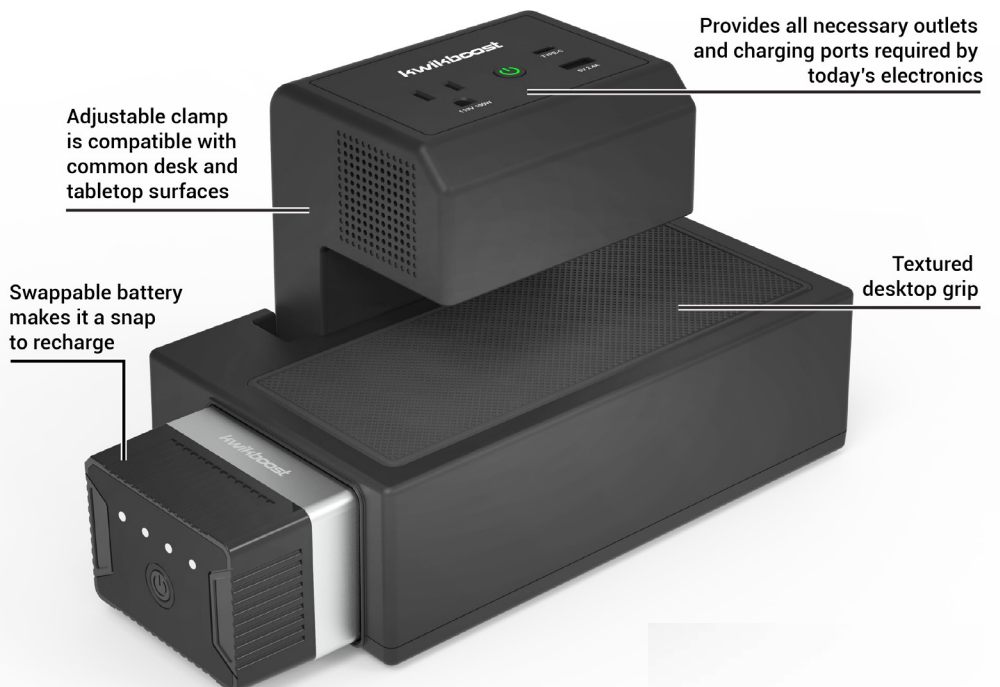

BATTERY-POWERED CHARGING SOLUTION BUNDLES

KBEP-2B1C1, KBEP-3B3C3, KBEP-6B3C3, KBEP-9B6C9, KBEP-12B6C9

KwikBoost EdgePower® is the wireless power solution for today's dynamic work environments. It's the first portable charging station that easily clamps onto desks, tables, and other everyday work surfaces. This innovative solution frees conference rooms, coworking spaces, libraries, classrooms, and more from hazardous, unsightly extension cords and power strips. EdgePower provides convenient, rechargeable power when you need it and where you require it.

BUNDLE OPTIONS	WHAT'S INCLUDED
<p>PERSONAL USE BUNDLE KBEP-2B1C1</p> 	<ul style="list-style-type: none"> • Rechargeable Batteries: 2 • Clamp-On Desktop Charging Units: 1 • Single Battery Charger: 1
<p>LIGHT USE BUNDLE KBEP-3B3C3</p> 	<ul style="list-style-type: none"> • Rechargeable Batteries: 3 • Clamp-On Desktop Charging Units: 3 • 3-Bay Base Charging Station: 1
<p>MEDIUM USE BUNDLE KBEP-6B3C3</p> 	<ul style="list-style-type: none"> • Rechargeable Batteries: 6 • Clamp-On Desktop Charging Units: 3 • 3-Bay Base Charging Station: 1
<p>HEAVY USE BUNDLE KBEP-9B6C9</p> 	<ul style="list-style-type: none"> • Rechargeable Batteries: 9 • Clamp-On Desktop Charging Units: 6 • 9-Bay Base Charging Station: 1
<p>CONSTANT USE BUNDLE KBEP-12B6C9</p> 	<ul style="list-style-type: none"> • Rechargeable Batteries: 12 • Clamp-On Desktop Charging Units: 6 • 9-Bay Base Charging Station: 1

BATTERY-POWERED CHARGING SOLUTION

While electronic devices have evolved dramatically, the way we power them has been stuck squarely in the past...until now. The KwikBoost EdgePower® rids your room of extension cords and power strips, delivering convenient, long-lasting battery power wherever you need it.

POWERFUL | RECHARGEABLE | PORTABLE

Rechargeable Battery
KBEP-BAT

Single Battery Charger
KBEP-BASE1

3-Bay Base Charger System
KBEP-BASE3

9-Bay Base Charger System
KBEP-BASE9

Clamp-On Desktop Charging Unit:
KBEP-CGR*