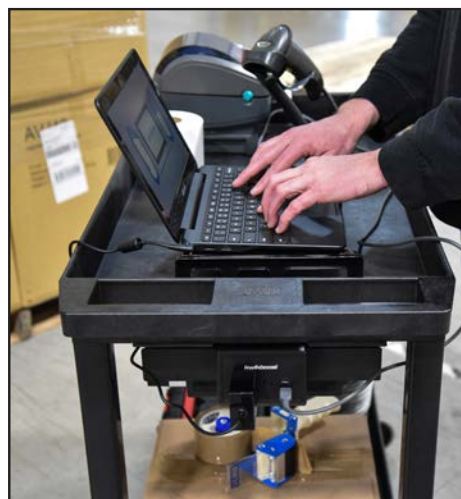

## Mobile-Powered Industrial Carts Let Employees Work Anywhere

Whether it's a warehouse, manufacturing facility, or industrial workspace, productivity is lost when workers must stop what they're doing and leave the area to recharge a depleted battery.

**Luxor Mobile-Powered Industrial Carts** deliver reliable, cordless, rechargeable power to where the work needs to be done. That means employees can ship, receive, manage inventory, and conduct cycle counts free from costly interruptions.

# Rechargeable Power When You Need It and Where You Require It

- Provides mobile charging of laptops, small printers and label makers, barcode scanners, and other essential items
- When power runs low, simply replace the battery with a fully charged one for seamless, uninterrupted power
- Eliminates the need for extension cords and power strips which are potential trip hazards
- Supports Lean manufacturing principles for operational efficiency
- Ensures safe social distancing in industrial workspaces