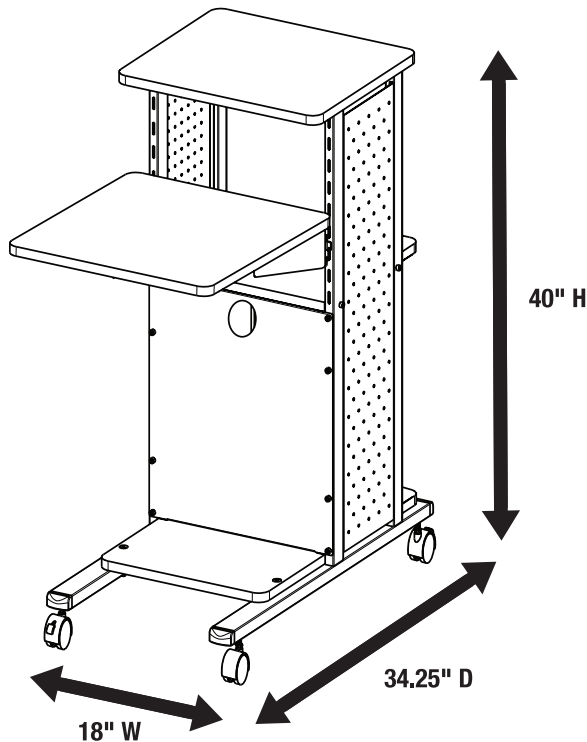

WPS4 - MOBILE PRESENTATION STATION

Product Specifications:

Item Number	WPS4
Frame Material	Steel
Frame Color	Black
Shelf Material	MDF with PVC surface
Shelf Color	Light Gray
Overall Dimensions	34.25"W x 18"D x 40"H
Weight	46.3 lbs.
Top Shelf Dimensions	16" x 18"
Middle Shelf 1 Dimensions	18.5" x 18"
Middle Shelf 2 Dimensions	15" x 14.25"
Bottom Shelf Dimensions	24.6" x 15"
Electric Included	No
Casters	Four 3" casters; two casters include locking brakes
Weight Capacity	110 lbs. evenly distributed
Ship Method	Ground
Shipping Carton Dims	36.6"W x 28.1"D x 4.3"H
Shipping Weight	52 lbs.
Assembly Required	Yes